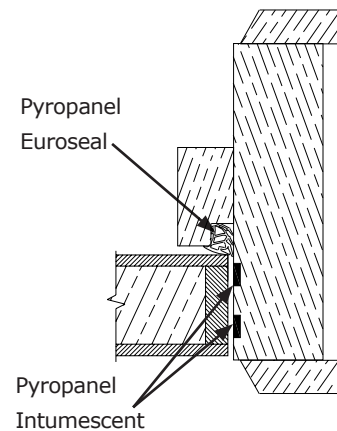

Approved Hardware

- Locks: Lockwood 3570 series mortice lock with 1800/1900 series lever furniture.
 Lockwood YL17 Cylindrical.
- Closers: Pyropanel LG1500SIL
 Pyropanel MD1300SIL
- Hinges: Lockwood 100 series, 100 x 100 mm.

OPTIONAL EXTRAS

- Pre-hung in timber frame.
- Decorative veneers.

INSTALLATION

Door leaf, Door frame, Perimeter seal and Drop seal should be sourced from a Pyropanel Authorised Licensee as a complete set. Door frame must be tightly sealed against wall structure using Pyropanel Multiflex acoustic fire-rated sealant.