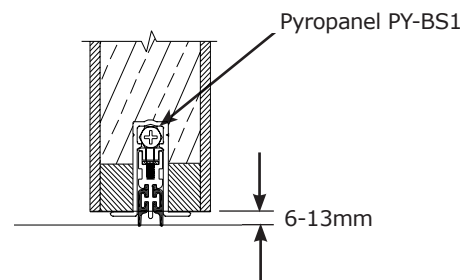

ASSA ABLOY

ACOUSTIC DOOR

1 hr Fire Rated, 39 Rw, Single Leaf, Acoustic / Smoke / Fire Door

DESCRIPTION

Pyropanel AS-39-PAFD is a Single leaf, 1hr fire rated, 39 Rw acoustic and smoke resistant doorset.

APPLICATIONS

Ideal for applications that require a 1hr fire rating, an acoustic rating of 39 Rw and smoke resistance.

FEATURES

Fire Rating

- -/60/60

Acoustic Rating

- 39 Rw.

Smoke Resistance

- Meets the NCC requirement for a smoke door.

Door Weight

- Approx 30 kg/m²

Door Configuration

- Single leaf.

Thickness

- 47mm (Nominal)

Size

- Maximum Size - 2100 x 940mm.

Hinges

- Minimum 4 steel hinges.

Frame

- KDHW timber frame.

Finish

- MDF to both faces.

Seal combination

Door Type	Perimeter	Bottom	Rw
AS-39-PAFD	Pyropanel Euroseal	Pyropanel PY-BS1	39

Approved Hardware

1. Locks: Lockwood 3570 series mortice lock with 1800/1900 series lever furniture.
   Lockwood YL17 Cylindrical.
2. Closers: Pyropanel LG1500SIL
   Pyropanel MD1300SIL
3. Hinges: Lockwood 100 series, 100 x 100 mm.

OPTIONAL EXTRAS

- Pre-hung in timber frame.
- Decorative veneers.

INSTALLATION

Door leaf, Door frame, Perimeter seal and Drop seal should be sourced from a Pyropanel Authorised Licensee as a complete set. Door frame must be tightly sealed against wall structure using Pyropanel Multiflex acoustic fire-rated sealant.

HOW TO SPECIFY

"Doorset to be a Pyropanel AS-39-PAFD door installed in a Pyropanel timber Euroseal frame".